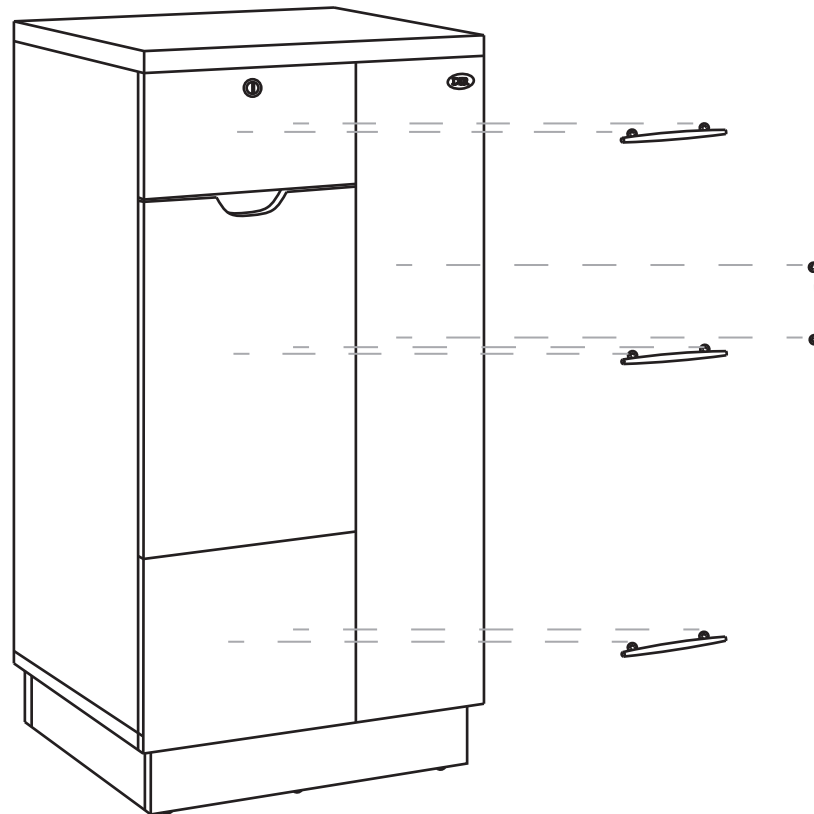

ASSEMBLY INSTRUCTIONS