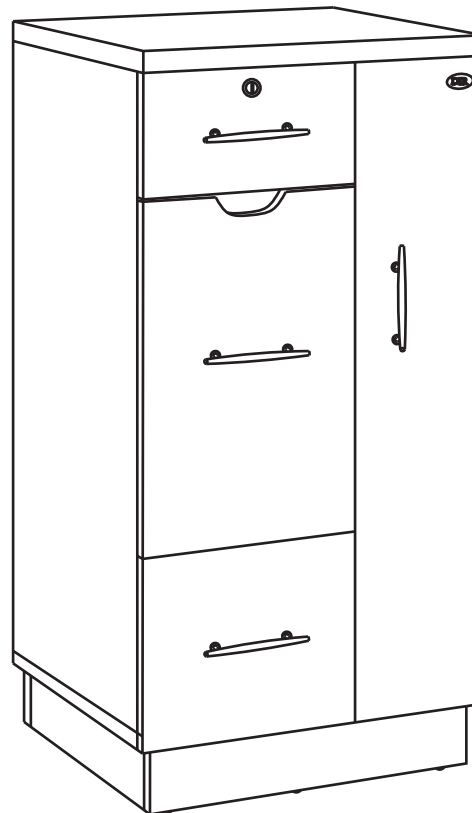

Cubex

5888

INSTRUCTION MANUAL

EN

CONTENTS

Product Introduction	3
Warranty	4
Assembly Instructions	5
_List of Parts	5
_Tools Necessary	7
_Instructions	8
Aftercare Instructions	21
Contact Us	22

Please read the operation manual before using the product.

Please put the operation manual in the place easy for you to read and you can read it at any time.

Product Name: Cubex

Product Code: 5888

Fitting all your tools and necessities couldn't be any easier with Dir's latest roller Trolley Cart Cubex, allowing stylists to work out of the rolling station with built-in tools rings and hair care product racks along with multiple drawers.