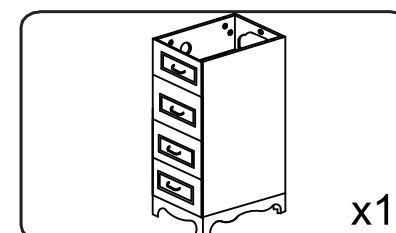

ASSEMBLY INSTRUCTIONS

List of Parts

Foreplate 55x16.5cm

Baseplate 55x41.7cm

Backboard 55x16.5cm

The right ark 77x49x32cm

The left ark 77x49x32cm

Top plate 120.5x51.5cm