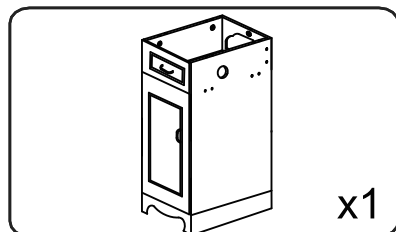

ASSEMBLY INSTRUCTIONS

List of Parts

Foreplate 55x16.5cm

Baseplate 55x41.7cm

Backboard 55x16.5cm

The right ark 77x49x32cm

The left ark 77x49x32cm

Top plate 120.5x51.5cm