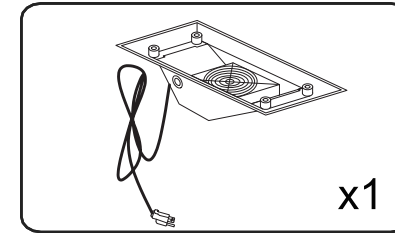

ASSEMBLY INSTRUCTIONS

List of Parts

Foreplate 55x16.5cm

Baseplate 55x41.7cm

Backboard 55x16.5cm

The right ark 77x49x32cm

The left ark 77x49x32cm

Top plate 120.5x51.5cm

Hinge

Ø4X15mm

Ø6x32mm

Pillar Ø8x40mm

Dust collector

Support

x4

x4