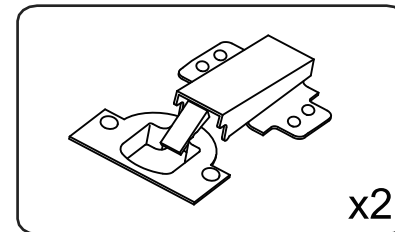

ASSEMBLY INSTRUCTIONS

List of Parts

Foreplate 55x16.5cm

Baseplate 55x41.7cm

Backboard 55x16.5cm

The right ark 77x49x32cm

The left ark 77x49x32cm

Top plate 120.5x51.5cm