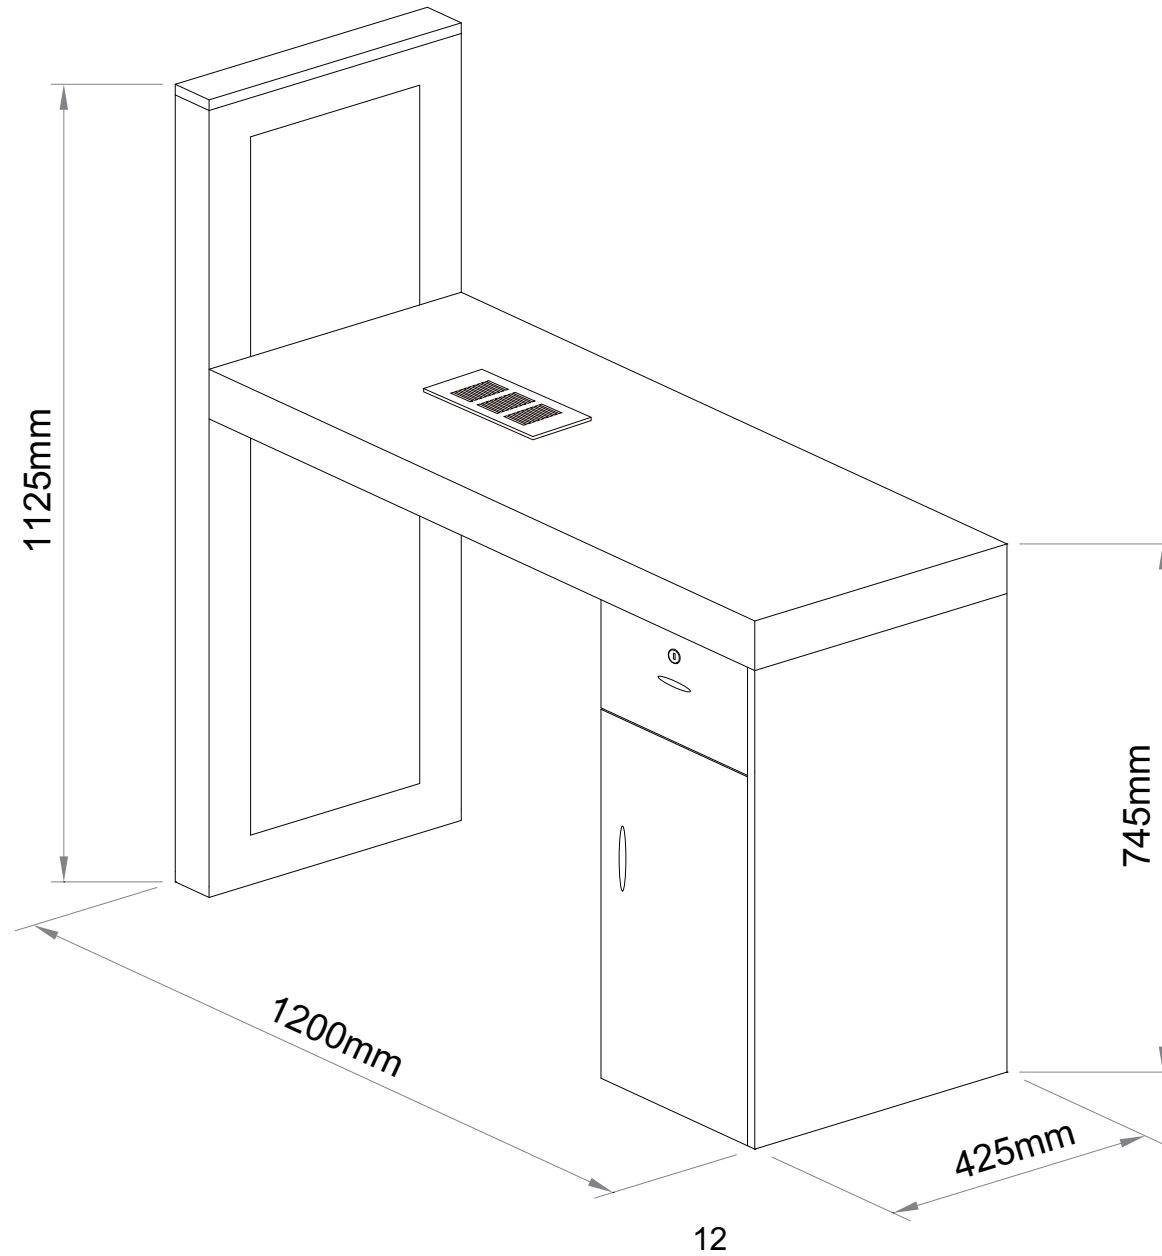

ASSEMBLY INSTRUCTIONS