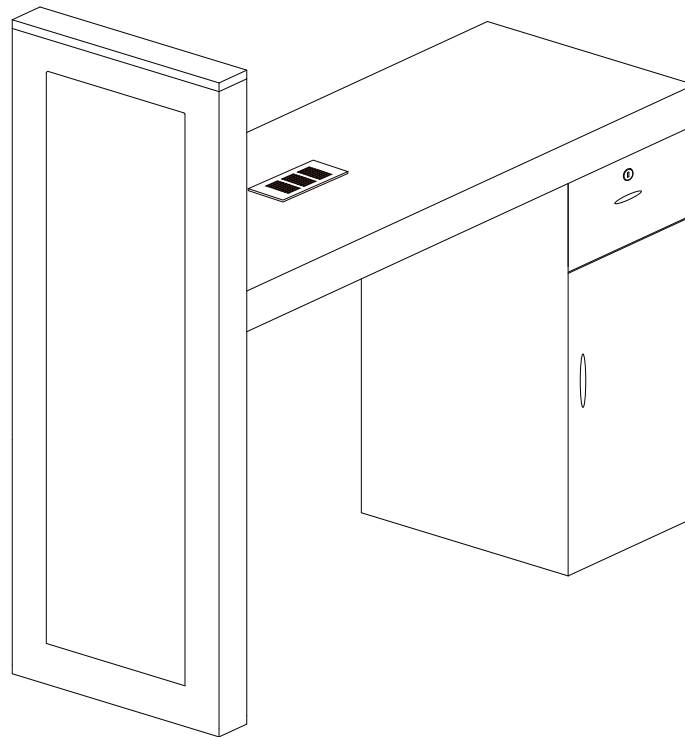

Romantic

3828

INSTRUCTION MANUAL

EN

CONTENTS

Product Introduction	3
Warranty	4
Assembly Instructions	5
List of parts	5
Tools Necessary	7
Instructions	8
Aftercare instructions	13
Contact Us	14

Please read the operation manual before using the product.

Please put the operation manual in the place easy for you to read and you can read it at any time.

Product Name: Romantic

Product Code: 3828

The nail station Romantic features a contemporary wood and subtle lighting system. The station also features incorporates ample storage and air filter. Built to our solid construction, this station offers great style and ease of use. Easy Self Assemble .