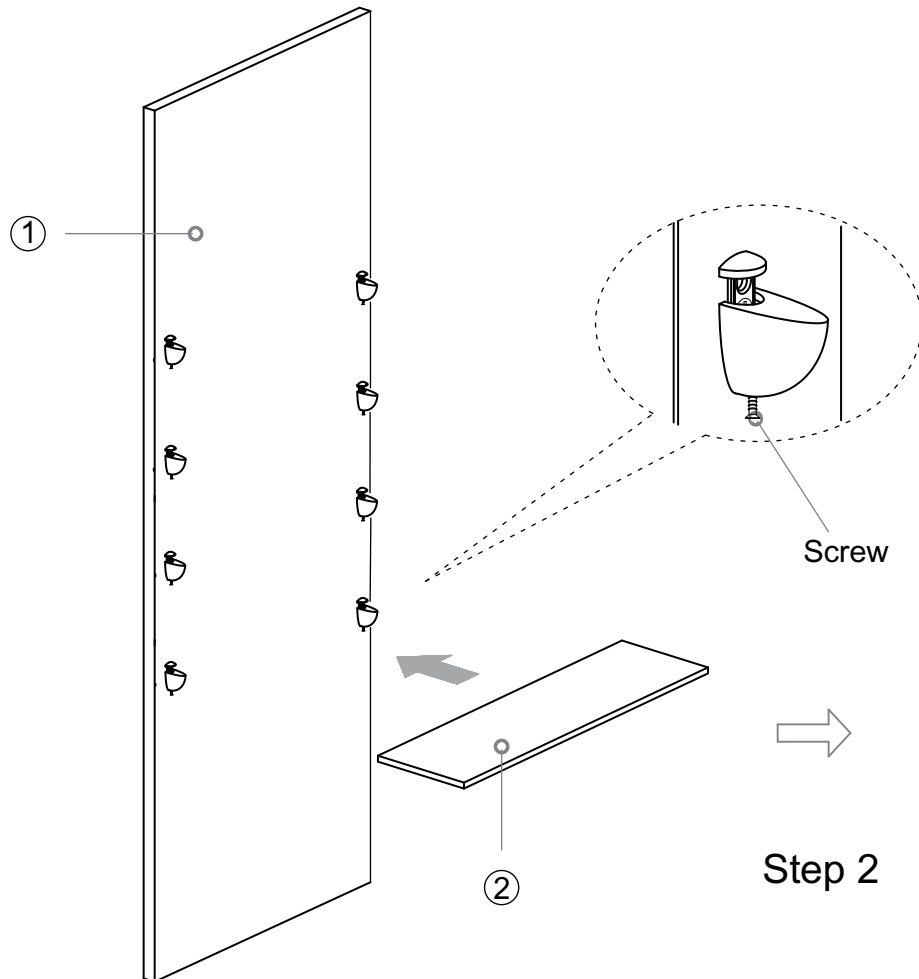

Expansion bolts

x4

Hanger

x2

Nail

x16

ASSEMBLY INSTRUCTIONS

Cross screwdriver

ASSEMBLY INSTRUCTIONS

Insert platform into the Glass and then fixed it in the back of the mirror with screw.

ASSEMBLY INSTRUCTIONS

ASSEMBLY INSTRUCTIONS

Secure the hanger on the wall by the provided expansion bolts and secure the mirror on the wall by the hanger.