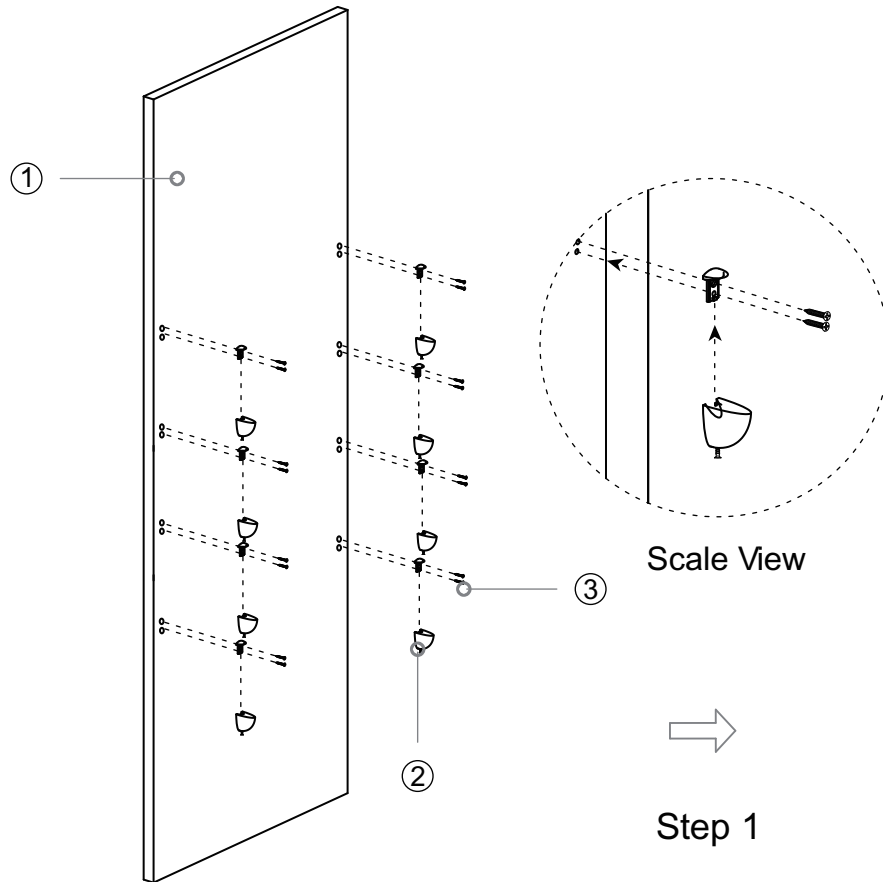

ASSEMBLY INSTRUCTIONS

List of Parts

Wood

x1

Glass

x4

Glass clamp

x8

Expansion bolts

x4

Hanger

x2

Nail

x16

ASSEMBLY INSTRUCTIONS

Cross screwdriver

ASSEMBLY INSTRUCTIONS

Insert platform into the Glass and then fixed it in the back of the mirror with screw.

ASSEMBLY INSTRUCTIONS

ASSEMBLY INSTRUCTIONS

Secure the hanger on the wall by the provided expansion bolts and secure the mirror on the wall by the hanger.